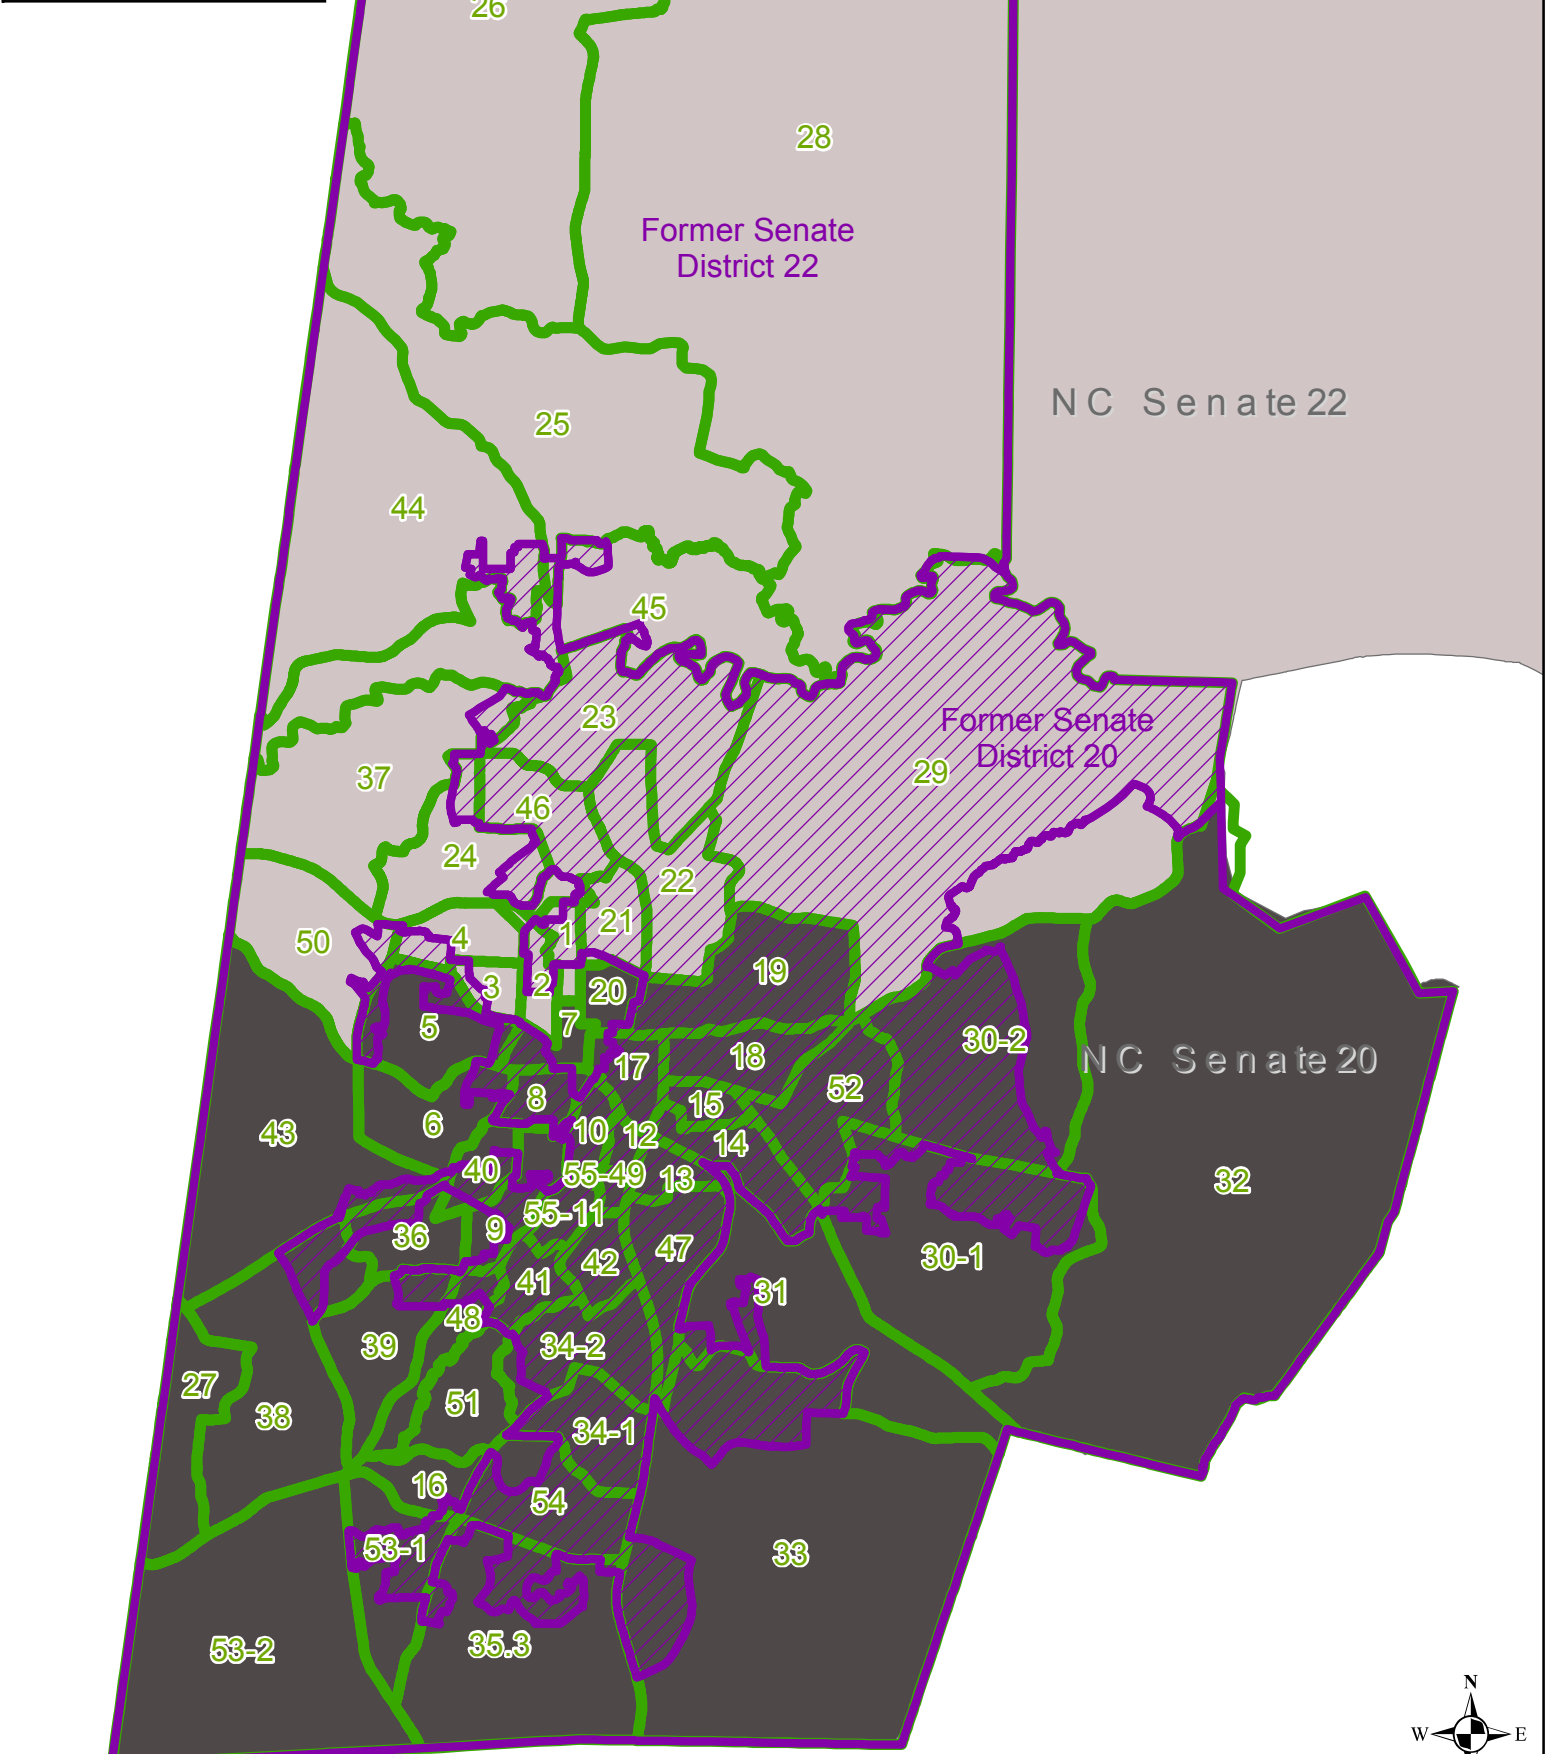

Durham County
 New NC Senate Districts
 (Former districts in purple)
 February 2018

-  Voter Precincts
-  New Senate District 20
-  New Senate District 22
-  Former NC Senate District 20
-  Former NC Senate District 22

0 1 2 4 Miles

This map was created by Board of Elections Staff on 2/8/2018.