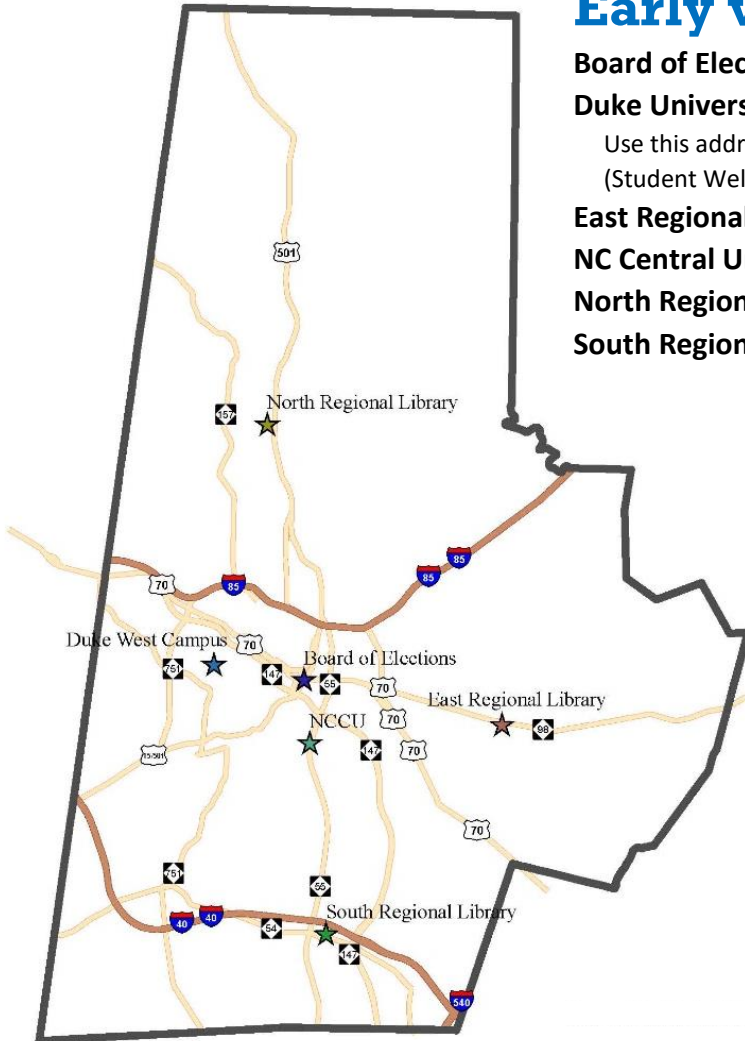

ONE-STOP 'EARLY VOTING' SCHEDULE FOR THE MAY 8, 2018 PRIMARY/ELECTION

Early voting sites

Board of Elections Office 201 N. Roxboro St., Durham

Duke University Brodhead Center 402 Chapel Dr., Durham

Use this address for GPS/parking: 107 Union Dr., Durham

(Student Wellness Parking will be marked/reserved for voters)

East Regional Library 211 Lick Creek Ln., Durham

NC Central University Turner Law Building, 640 Nelson St., Durham

North Regional Library 221 Milton Rd., Durham

South Regional Library 4505 South Alston Ave., Durham

Daily schedule for all sites

Day	Date	Open	Close
Thurs.	4/19/2018	9:00 a.m.	6:00 p.m.
Fri.	4/20/2018	9:00 a.m.	6:00 p.m.
Sat.	4/21/2018	9:00 a.m.	6:00 p.m.
Sun.	4/22/2018	Noon	4:00 p.m.
Mon.	4/23/2018	9:00 a.m.	6:00 p.m.
Tues.	4/24/2018	9:00 a.m.	6:00 p.m.
Wed.	4/25/2018	9:00 a.m.	6:00 p.m.
Thurs.	4/26/2018	9:00 a.m.	6:00 p.m.
Fri.	4/27/2018	9:00 a.m.	6:00 p.m.
Sat.	4/28/2018	9:00 a.m.	6:00 p.m.
Sun.	4/29/2018	Noon	4:00 p.m.
Mon.	4/30/2018	9:00 a.m.	6:00 p.m.
Tues.	5/1/2018	9:00 a.m.	6:00 p.m.
Wed.	5/2/2018	9:00 a.m.	6:00 p.m.
Thurs.	5/3/2018	9:00 a.m.	6:00 p.m.
Fri.	5/4/2018	9:00 a.m.	6:00 p.m.
Sat.	5/5/2018	9:00 a.m.	1:00 p.m.