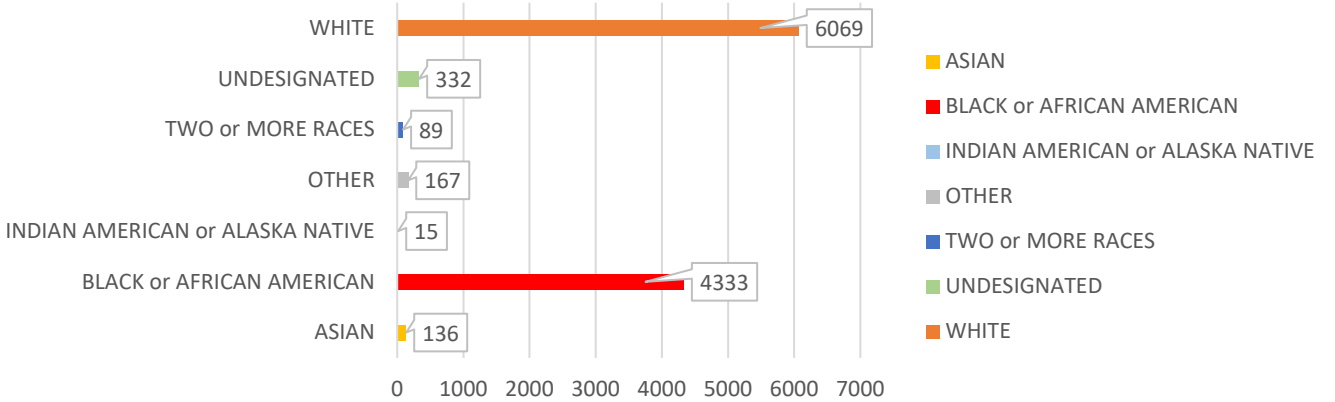

GRAND TOTAL OS TURNOUT AS OF 5/5/2018: 11,142

Total Turnout By Race (As of 5/5/2018)

Total Turnout By Party (As of 5/5/2018)

Total Turnout By Gender (As of 5/5/2018)