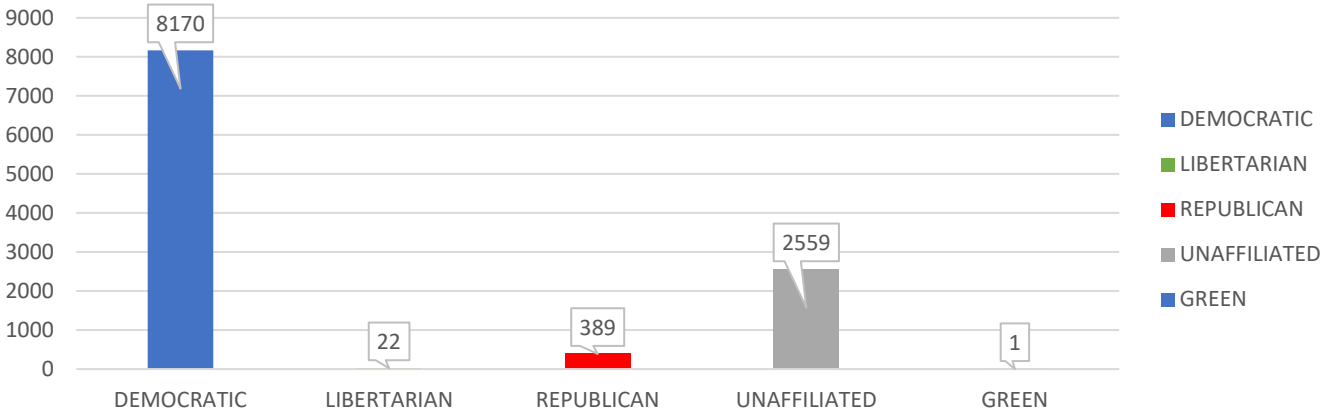

GRAND TOTAL OS TURNOUT AS OF 5/5/2018: 11,142

Total Turnout By Race (As of 5/5/2018)

Total Turnout By Party (As of 5/5/2018)

Total Turnout By Gender (As of 5/5/2018)