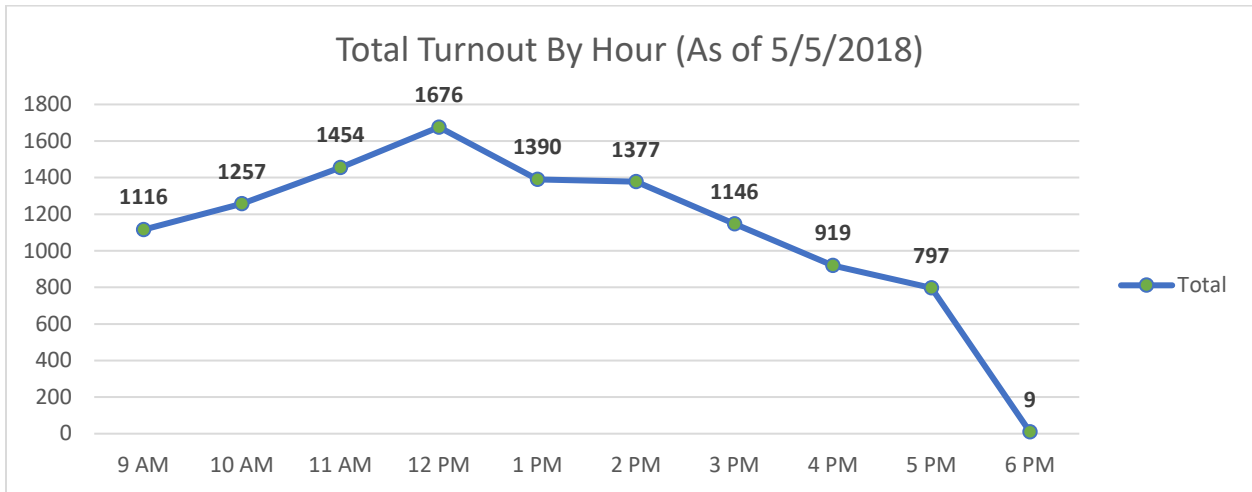

GRAND TOTAL OS TURNOUT AS OF 5/5/2018: 11,142

Total Turnout By Race (As of 5/5/2018)

Total Turnout By Party (As of 5/5/2018)

Total Turnout By Gender (As of 5/5/2018)