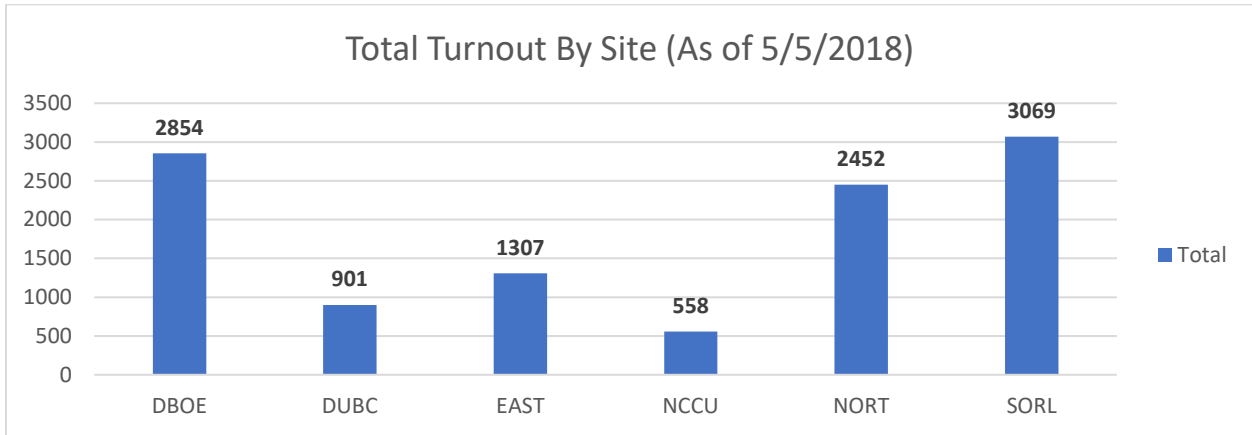

GRAND TOTAL OS TURNOUT AS OF 5/5/2018: 11,142

Total Turnout By Race (As of 5/5/2018)

Total Turnout By Party (As of 5/5/2018)

Total Turnout By Gender (As of 5/5/2018)