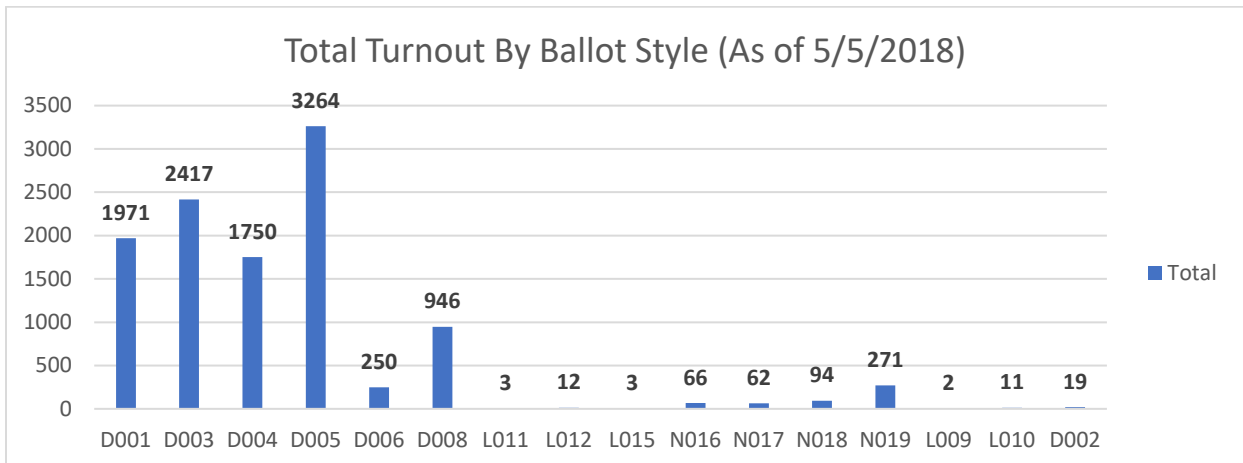

GRAND TOTAL OS TURNOUT AS OF 5/5/2018: 11,142

Total Turnout By Race (As of 5/5/2018)

Total Turnout By Party (As of 5/5/2018)

Total Turnout By Gender (As of 5/5/2018)