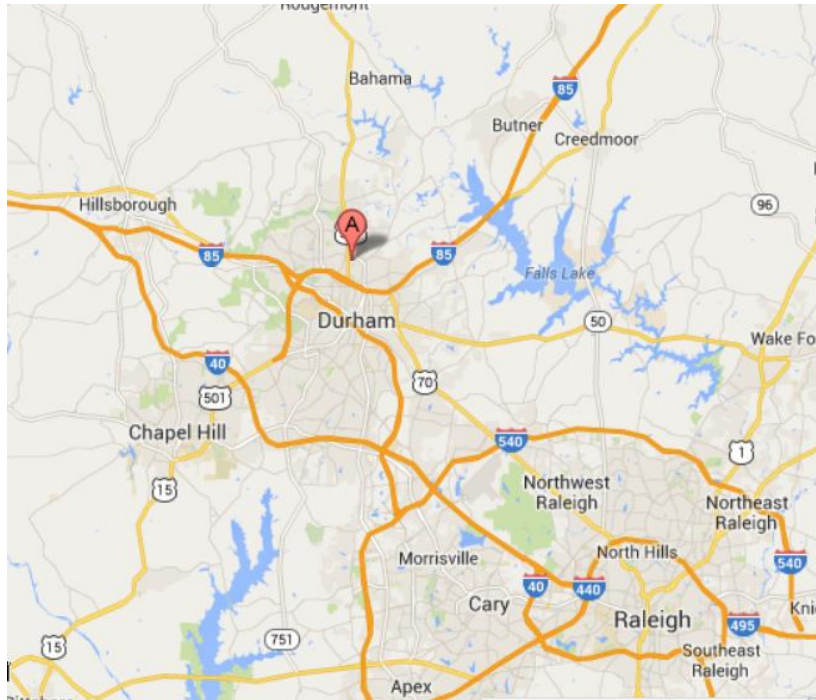

## Directions to the **DURHAM COUNTY MEMORIAL STADIUM**

750 Stadium Drive  
Durham, NC 27701

### **From Greensboro: (40 East/ North 85 Business)**

Travel on Interstate 85 North into Durham toward Burlington/Durham.  
Once in Durham take exit 176 but go to  
Take exit 176B on right and merge onto US-501 North/ North Duke Street  
After one and a half miles take a right onto Stadium Drive and Stadium on the left.

### **From Virginia (I-85 South)**

Merge onto I-85 S via the ramp to Durham, NC  
Take exit 176 for U.S. 501 North/ North Duke Street  
Turn right onto US-501 North/ N. Duke Street continue one and a half miles take a right  
onto Stadium Drive and Stadium is located on the left.

### **From North Raleigh**

Proceed onto I-540 West  
Take exit 4B to onto US-70 W/Glenwood Ave toward Durham  
Continue to follow US-70 W (go approximately 10 miles)  
Keep left at the fork; follow signs for US-15 S/US-70 W/ Greensboro/ I-85 South  
And merge onto I-85 S/US- 15 S/US-70 W  
Take exit 176 (to the right) for U.S. 501 N/ Duke Street  
Turn right onto US-501 N/N/Duke Street  
Go approximately one and one half miles turn right onto Stadium Drive  
Stadium is located on the left.